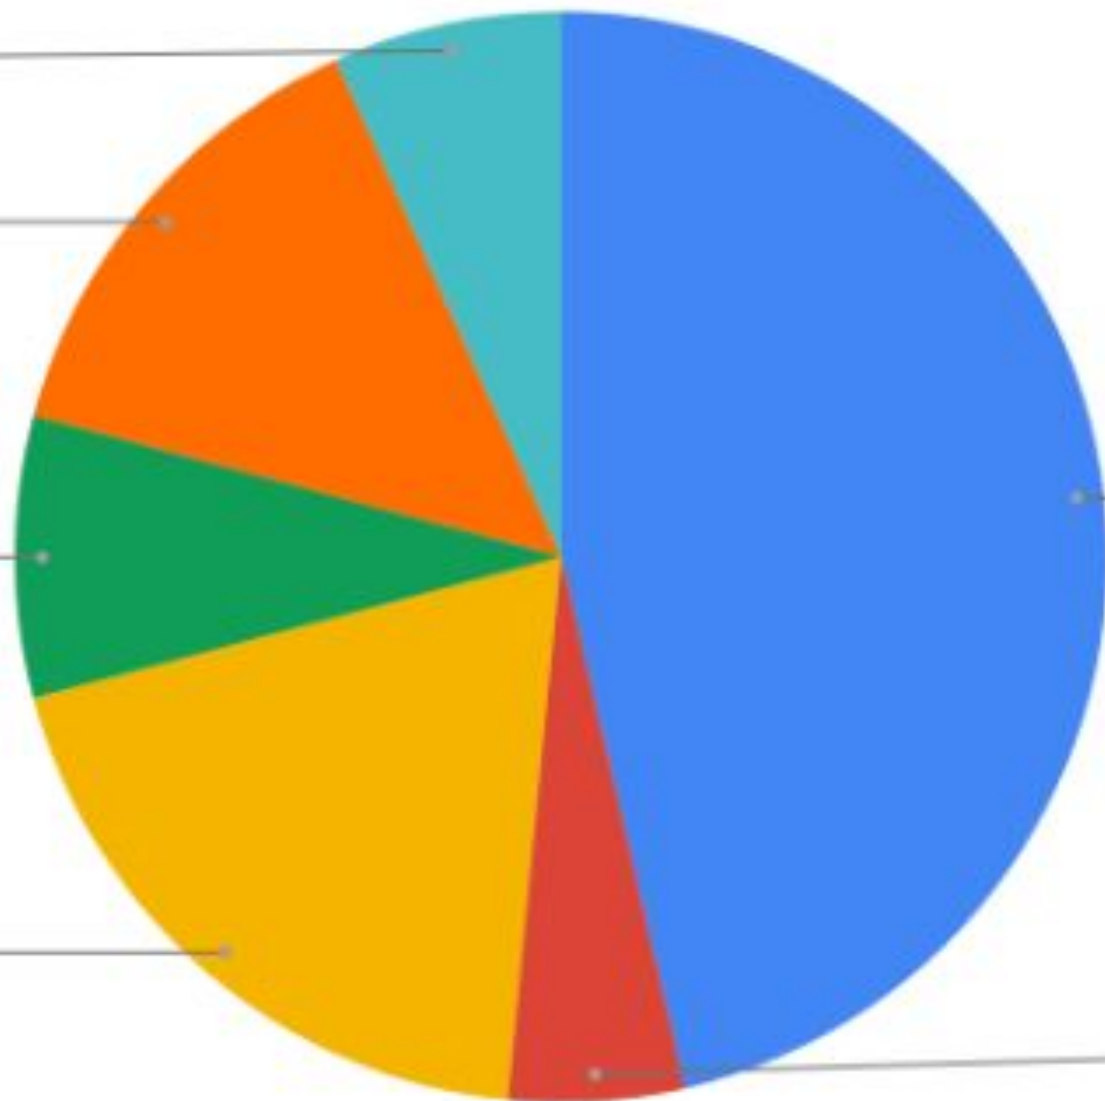

Religious/Temple/...
14.1%

Agriculture
8.3%

Government
19.3%

Industrial
46.4%

Commercial
5.2%

HVLS Product Line

Epoch HVLS 5-Blade

HVLS Product Line

Epoch HVLS 3-Blade

HVLS Product Line

Hx 5-Blade

Epoch 5-Blade

- 8-ft to 24-ft;
- 5,000 to 30,000 Sq. Ft.
- 1 to 1.5 hp;
- CFM > 350,000;
- UL/CE Approved;
- Industrial Application;

Epoch 3-Blade

- 14-ft to 24-ft;
- 9,000 to 17,000 Sq. Ft.
- < 1 hp
- CFM < 350,000;
- UL/CE Approved;
- Industrial/Commercial Application